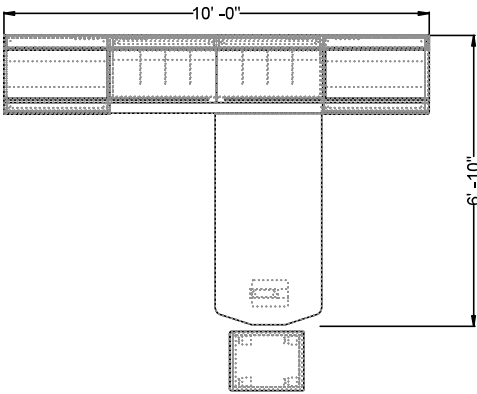

Apogee AP001

#	Catalogue Part Number	Description	Quantity	Ext. List
1	CGD AM1-LRA-1-3060R	Apogee 30 x 60 Arc End Run-Off Desk w/Post - Right	1	\$2,587.00
2	CGD AM4-CWS-1-22120	Apogee 22d x 120w x 57h Dual Shelf Workwall w/Sliding Doors	1	\$15,712.00
3	CGD AM4-CZW-02-22120	Apogee 22d x 60w x 41h Workcenter w/Cubby & Aluminum Shelf	1	\$5,619.00
4	CGD AM7-FLS-1-2230	Apogee 22d x 30w x 28 3/8h Modular Two-High Lateral File w/Flush Base	2	\$5,186.00
5	CGD AM7-PAP-1-0460	Apogee 4d x 60w x 28 3/8h Kneespace Access Panel, Full Height	1	\$2,318.00
6	CGD AP6-MBP-C-2216	Apogee 16d x 22w x 27 7/8 h U/F Mobile Ped w/Cushion Top	1	\$1,901.00
			Total	\$33,323.00