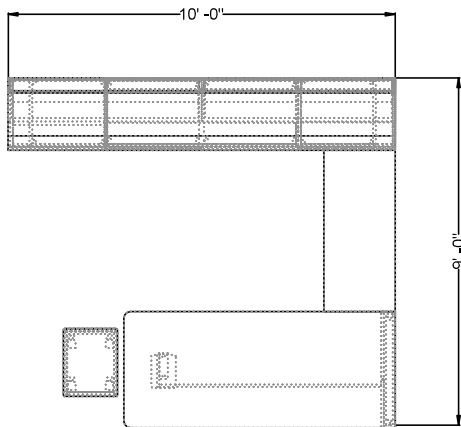

Apogee AP009

| # | Catalogue Part Number | Description | Quantity | Ext. List |
|---|-----------------------|--|--------------|--------------------|
| 1 | CGD AM4-CWQ-S2-22120 | Apogee 22d x 120w x 57h Dual Open Workwall w/2 Shelves | 1 | \$14,344.00 |
| 2 | CGD AM7-FLA-1-2260 | Apogee 22d x 60w x 15 3/4h Modular One-High Lateral File w/Flush Base | 1 | \$3,566.00 |
| 3 | CGD AM7-FLA-1R-2230R | Apogee 22d x 30w x 15 3/4h Modular One-High Lateral File w/Inset Base - Right | 1 | \$1,938.00 |
| 4 | CGD AM7-FLS-1L-2230L | Apogee 22d x 30w x 28 3/8h Modular Two-High Lateral File w/Inset Base - Left | 1 | \$2,593.00 |
| 5 | CGD AM7-WTP-1-2290 | Apogee 22d x 90w x 12 5/8h Kneespace Access Panel, Partial Height w/Workwall Top | 1 | \$4,397.00 |
| 6 | CGD AP1-LER-W-3684R | Apogee 36 x 84 Access End Panel Desk w/Partial Modesty - Right | 1 | \$4,011.00 |
| 7 | CGD AP3-BTU-1-2250 | Apogee 22d x 50w x 1 1/8h Bridge Top | 1 | \$1,277.00 |
| 8 | CGD AP6-MBP-C-2216 | Apogee 16d x 22w x 27 7/8 h U/F Mobile Ped w/Cushion Top | 1 | \$1,901.00 |
| 9 | CGD AP9-VLB-1-1460 | Apogee 14d x 60w x 1 3/4h Letter Valance | 2 | \$1,012.00 |
| | | | Total | \$35,039.00 |