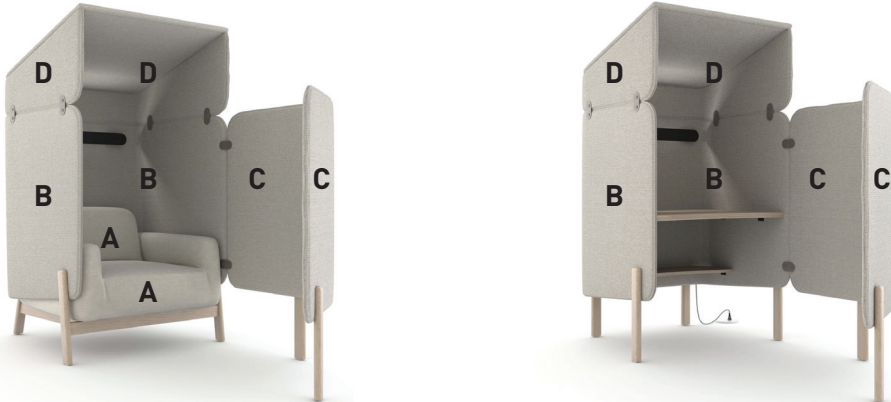

CĀAV UPHOLSTERY ZONES

These upholstery zones can be quoted as special. Fabric is railroaded on privacy elements.

CĀAV SURROUND + WING + HOOD YARDAGE

The chart below provides yardage for the different zones. Yardage is based on plain, non-matched fabrics.

MODEL #	CVF7940-72-R CVF7940-72-L	CVF8343-72-R CVF8343-72-L	CVD7739-72-R CVD7739-72-L
ZONE A	5	5.25	
ZONE B	6	6.75	6
ZONE C	3.5	3.5	3.5
ZONE D	5.5	6	5.5

CORPORATE OFFICE
225 CLAY STREET
JASPER, INDIANA 47546