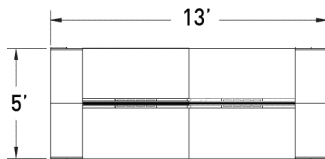

## FLT101 fixed benching

MODEL	DESCRIPTION	QTY	PRICE EA
FLT6060-29B1-2-WS	bench surface - dual sided	2	\$2,122
FLB0260-29B1-EFM	mid support frame	1	\$888
FLB2202-29B1-BRSP	mid support storage tower bracket	2	\$433
FLT3018-48L5SAL	48" h box/file, side access shelf, left	2	\$2,819
FLT3018-48L5SAR	48" h box/file, side access shelf, right	2	\$2,819
FLB60-19B1-RMTK	18" h x 60" w tackboard privacy screen, COM	2	\$1,182
<b>TOTAL LIST</b>			<b>\$19,638</b>