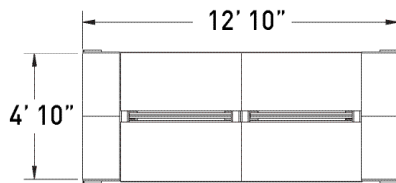

flux open plan

FLT103 adjustable benching with side storage

MODEL	DESCRIPTION	QTY	PRICE EA
FLT6060-29B3-2-WS	adjustable height bench surface - dual sided	2	\$4,121
FLT3018-48F1DL	48" h box/box/bile, storage cabinet, left	2	\$2,147
FLT3018-48F1DR	48" h box/box/bile, storage cabinet, right	2	\$2,147
FLT0560-29B3-EPAH	adjustable height end support	2	\$2,849
FLT0960-29B3-EPMAH	adjustable height mid support	1	\$5,193
FLB48-17B3-EMTK	17" h x 48" w tackboard edge mount privacy screen, COM	4	\$1,079
TOTAL LIST			\$32,037