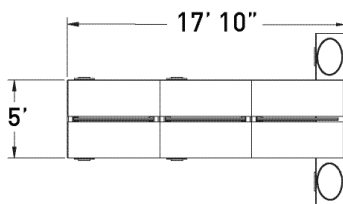

## FLT105 adjustable benching with storage support

MODEL	DESCRIPTION	QTY	PRICE EA
FLT6072-29B3-2-WS	adjustable height bench surface - dual sided	2	\$4,378
FLT6072-29B3-2-WSIN	adjustable height bench surface - dual sided - inward credenza mount	1	\$4,378
FLT0560-29B3-EPAH	adjustable height end support	1	\$2,849
FLT0960-29B3-EPAH	adjustable height mid support	2	\$5,193
FLT2260-21B3-ECIN	inward facing adjustable height end support credenza	1	\$2,429
FLT2236-21F6	22 x 36 box/lateral file pedestal	2	\$1,289
FLB2029OVCUSH	20d x 29w oval cushion, COM	2	\$279
FLT1816-25FMP	box/box/file mobile pedestal	4	\$1,315
FLB60-23B3-EMTK	23"h x 60"w tackboard edge mount privacy screen	6	\$1,166
<b>TOTAL LIST</b>			<b>\$44,190</b>