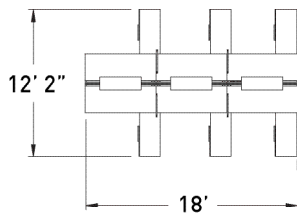

## FLT107 fixed benching with center mounted storage

MODEL	DESCRIPTION	QTY	PRICE EA
FLT6072-29B1-2-WS	bench surface - dual sided	3	\$2,208
FLB0260-29B1-EFA	end support frame	2	\$710
FLT0926-29B1-MSTC	mid support technology cabinet	2	\$1,525
FLT1342-19B1-CMSUL	center mount storage cabinet - dual sided	3	\$766
	open compartments		
FLT2260-21F06	box/lateral file and open storage credenza, right	3	\$2,073
FLT2260-21F60	box/lateral file and open storage credenza, left	3	\$2,073
FLB30-19B1-APS	18"h acrylic privacy screen	2	\$555
GPB2422PDP	portable slide on screen	4	\$810
	<b>TOTAL LIST</b>		<b>\$30,180</b>