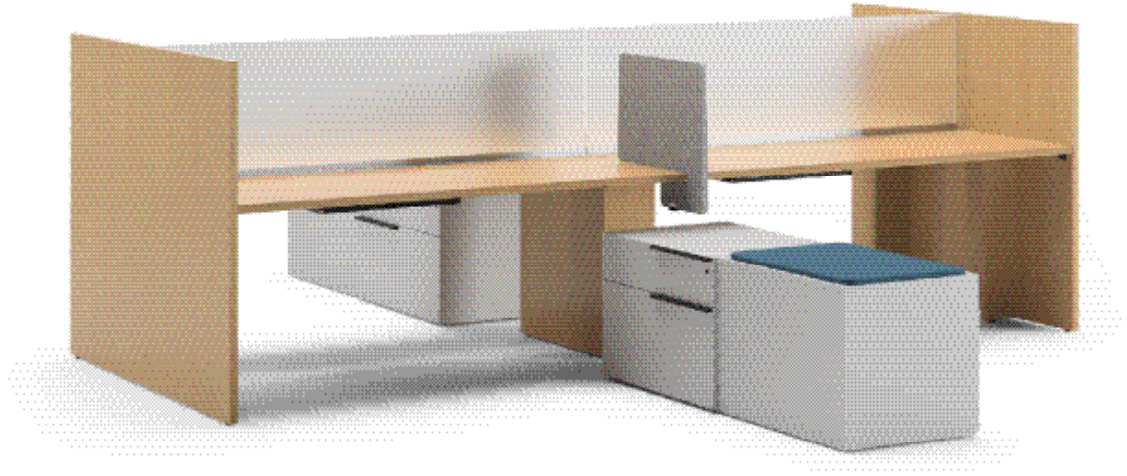

# flux open plan

## FLT109 fixed benching with end support panels

MODEL	DESCRIPTION	QTY	PRICE EA
FLT6072-29B1-2-WS	bench surface - dual sided	2	\$1,885
FLT0260-48B2-EPA	end support panel	2	\$827
FLT0926-29B1-MSTC	mid support technology cabinet	1	\$1,301
FLT2260-21F6F6L	dual sided lateral file credenza	1	\$1,763
FLT2260-21F6F6R	dual sided lateral file credenza	1	\$1,763
FLB2029RECUSH	rectangular cushion, COM	2	\$237
FLB72-19B1-APS	18"h acrylic privacy screen	2	\$1,048
GPB2422PDP	portable slide on screen	2	\$685
<b>TOTAL LIST</b>			<b>\$14,191</b>