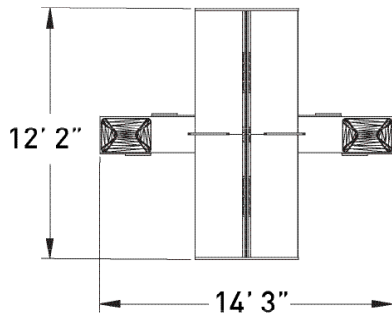

## FLT109 fixed benching with end support panels

MODEL	DESCRIPTION	QTY	PRICE EA
FLT6072-29B1-2-WS	bench surface - dual sided	2	\$1,885
FLT0260-48B2-EPA	end support panel	2	\$827
FLT0926-29B1-MSTC	mid support technology cabinet	1	\$1,301
FLT2260-21F6F6L	dual sided lateral file credenza	1	\$1,763
FLT2260-21F6F6R	dual sided lateral file credenza	1	\$1,763
FLB2029RECUSH	rectangular cushion, COM	2	\$237
FLB72-19B1-APS	18"h acrylic privacy screen	2	\$1,048
GPB2422PDP	portable slide on screen	2	\$685
<b>TOTAL LIST</b>			<b>\$14,191</b>