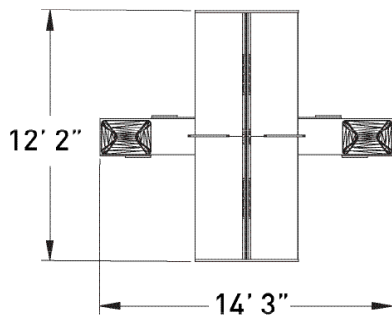

flux open plan

FLT109 fixed benching with end support panels

MODEL	DESCRIPTION	QTY	PRICE EA
FLT6072-29B1-2-WS	bench surface - dual sided	2	\$2,208
FLT0260-48B2-EPA	end support panel	2	\$970
FLT0926-29B1-MSTC	mid support technology cabinet	1	\$1,525
FLT2260-21F6F6L	dual sided lateral file credenza	1	\$2,065
FLT2260-21F6F6R	dual sided lateral file credenza	1	\$2,065
FLB2029RECUSH	rectangular cushion, COM	2	\$279
FLB72-19B1-APS	18"h acrylic privacy screen	2	\$1,228
GPB2422PDP	portable slide on screen	2	\$810
TOTAL LIST			\$16,645