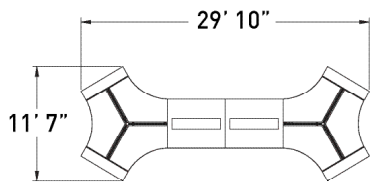

# flux open plan

## FLT110 fixed extended six pack with storage

MODEL	DESCRIPTION	QTY	PRICE EA
FLT60101-29B1-3-WS	bench surface - 120°	2	\$7,058
FLT6072-29B1-2-WS	bench surface - dual sided	2	\$2,208
FLT1360-42B1-EFCS	end support storage cabinet - above worksurface	2	\$1,841
FLT1360-29B1-EFBS	end support storage cabinet - below worksurface	2	\$1,778
FLB0260-29B1-EFM	mid support frame	3	\$888
FLT1360-19B1-CMSUL	center mount storage cabinet - dual sided open compartments	1	\$870
FLT1360-19B1-CMSUR	center mount storage cabinet - dual sided open compartments	1	\$870
FLB48-20B1-RMTK	tackboard privacy screen, COM	6	\$1,112
<b>TOTAL LIST</b>			<b>\$36,846</b>