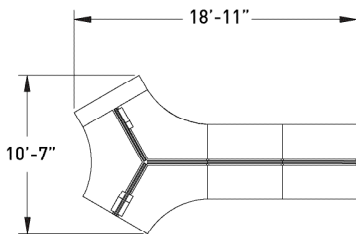

flux open plan

FLT111 fixed 120 with dual storage

MODEL	DESCRIPTION	QTY	PRICE EA
FLT60101-29B1-3-WS	bench surface - 120 deg	1	\$7,058
FLT6060-29B1-2-WS	bench surface - dual sided	2	\$2,122
FLB0260-29B1-EFA	end support frame	2	\$710
FLB0260-29B1-EFM	mid support frame	2	\$888
FLT1360-42B1-EFCS	end support storage cabinet - above surface	1	\$1,841
FLT1354-19B1-CMSUL	center mount storage cabinet - dual sided	2	\$829
FLB48-13B1-RMTK	12"h x 48"w tackboard, COM	3	\$1,073
FLB0223-15ASW	accessory slat wall	3	\$317
FLB0406-02DSH	dish accessory	6	\$196
FLB0413-02FIL	file hanger accessory	3	\$206
TOTAL LIST			\$23,961