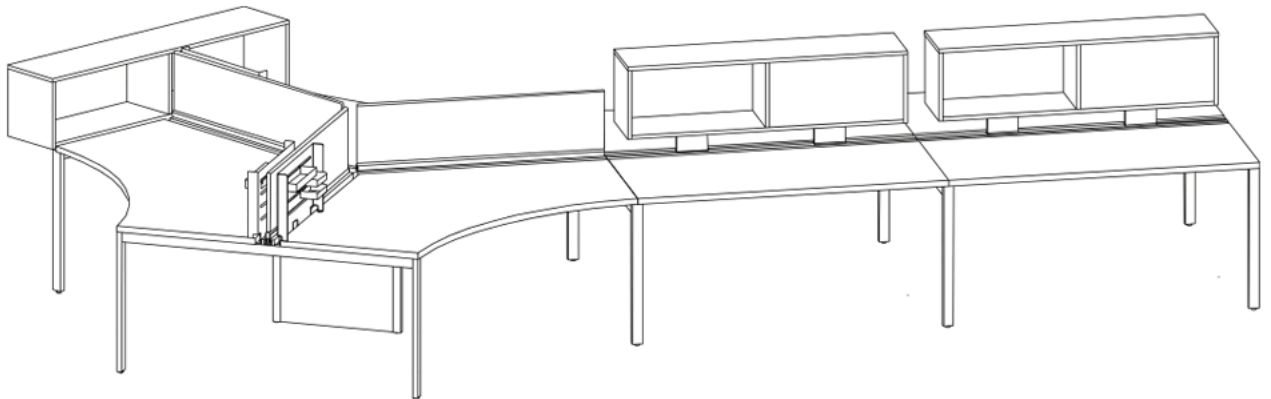

flux open plan

FLT111 fixed 120 with dual storage

MODEL	DESCRIPTION	QTY	PRICE EA
FLT60101-29B1-3-WS	bench surface - 120 deg	1	\$7,058
FLT6060-29B1-2-WS	bench surface - dual sided	2	\$2,122
FLB0260-29B1-EFA	end support frame	2	\$710
FLB0260-29B1-EFM	mid support frame	2	\$888
FLT1360-42B1-EFCS	end support storage cabinet - above surface	1	\$1,841
FLT1354-19B1-CMSUL	center mount storage cabinet - dual sided	2	\$829
FLB48-13B1-RMTK	12"h x 48"w tackboard, COM	3	\$1,073
FLB0223-15ASW	accessory slat wall	3	\$317
FLB0406-02DSH	dish accessory	6	\$196
FLB0413-02FIL	file hanger accessory	3	\$206
TOTAL LIST			\$23,961