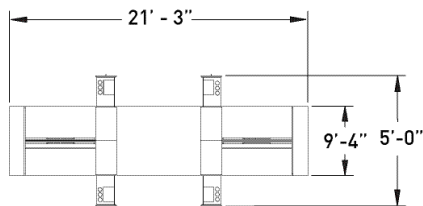

flux open plan

FLT112 fixed benching with storage and meeting table

MODEL	DESCRIPTION	QTY	PRICE EA
FLT6060-29B1-2-WS	bench surface - dual sided	2	\$2,122
FLT6072-29B1-1-WS	table surface	1	\$1,724
FLT3018-48PTAR	48"h pantry drawer - filing and wardrobe, right	2	\$2,677
FLT3018-48PTAL	48"h pantry drawer - filing and wardrobe, left	2	\$2,677
FLB30-18B1-FTK	tack panel	4	\$178
FLT1360-42B1-EFCS	end support storage cabinet, above worksurface	2	\$1,841
FLB0260-29B1-EFA	end support frame	4	\$710
FLB60-13B1-RMTK	12"h upholstered tackboard privacy screen, COM	2	\$1,132
TOTAL LIST			\$26,174