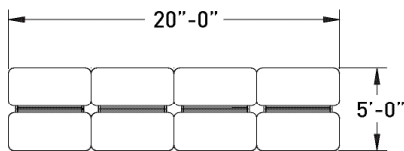

flux open plan

FLT114 adjustable H-frame

MODEL	DESCRIPTION	QTY	PRICE EA
FLT6060-29B4-AHHT	adjustable height h-frame bench surface - dual sided	4	\$5,826
FLB6015-B4-CON	h-frame ganging connector	3	\$415
FLB42-20B4-RMTK	20"h upholstered tackboard privacy screen, COM	4	\$1,079
TOTAL LIST			\$28,865