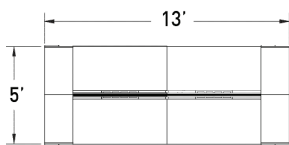

## FLV101 fixed benching

MODEL	DESCRIPTION	QTY	PRICE EA
FLV6060-29B1-2-WS	bench surface - dual sided	2	\$2,939
FLB0260-29B1-EFM	mid support frame	1	\$888
FLB2202-29B1-BRSP	mid support storage tower bracket	2	\$433
FLV3018-48L5SAL	48" h box/file, side access shelf, left	2	\$3,558
FLV3018-48L5SAR	48" h box/file, side access shelf, right	2	\$3,558
FLB60-19B1-RMTK	18" h x 60" w tackboard privacy screen, COM	2	\$1,182
<b>TOTAL LIST</b>			<b>\$24,228</b>