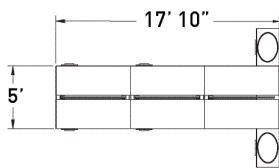

flux open plan

FLV105 adjustable benching with storage support

MODEL	DESCRIPTION	QTY	PRICE EA
FLV6072-29B3-2-WS	adjustable height bench surface - dual sided	2	\$5,108
FLV6072-29B3-2-WSIN	adjustable height bench surface - dual sided inward credenza mount	1	\$5,108
FLV0560-29B3-EPAH	adjustable height end support	1	\$3,362
FLV0960-29B3-EPMAH	adjustable height mid support	2	\$5,972
FLV2260-21B3-ECIN	inward facing adjustable height end support credenza	1	\$3,106
FLV2236-21F6	22 x 36 box/lateral file pedestal	2	\$1,800
FLB2029OVCUSH	20d x 29w oval cushion, COM	2	\$279
FLV1816-25FMP	box/box/file mobile pedestal	4	\$1,762
FLB60-23B3-EMTK	23" h x 60" w tackboard edge mount privacy screen	6	\$1,166
TOTAL LIST			\$51,938