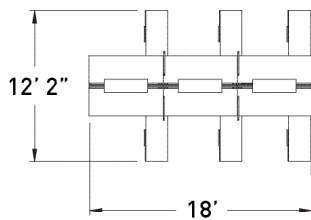

flux open plan

FLV107 fixed benching with center mounted storage

MODEL	DESCRIPTION	QTY	PRICE EA
FLV6072-29B1-2-WS	bench surface - dual sided	3	\$3,060
FLB0260-29B1-EFA	end support frame	2	\$710
FLV0926-29B1-MSTC	mid support technology cabinet	2	\$2,010
FLV1342-19B1-CMSUL	center mount storage cabinet - dual sided open compartments	3	\$1,278
FLV2260-21F06	box/lateral file and open storage credenza, right	3	\$2,774
FLV2260-21F60	box/lateral file and open storage credenza, left	3	\$2,774
FLB30-19B1-APS	18" h acrylic privacy screen	2	\$555
GPB2422PDP	portable slide on screen	4	\$810
TOTAL LIST			\$39,448