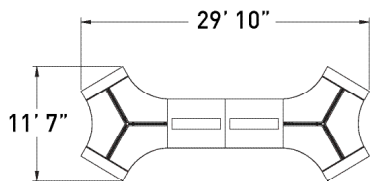

flux open plan

FLV110 fixed extended six pack with storage

MODEL	DESCRIPTION	QTY	PRICE EA
FLV60101-29B1-3-WS	bench surface - 120°	2	\$8,276
FLV6072-29B1-2-WS	bench surface - dual sided	2	\$3,060
FLV1360-42B1-EFCS	end support storage cabinet - above worksurface	2	\$2,272
FLV1360-29B1-EFBS	end support storage cabinet - below worksurface	2	\$2,168
FLB0260-29B1-EFM	mid support frame	3	\$888
FLV1360-19B1-CMSUL	center mount storage cabinet - dual sided open compartments	2	\$1,445
FLB48-20B1-RMTK	tackboard privacy screen, COM	6	\$1,112
TOTAL LIST			\$43,778