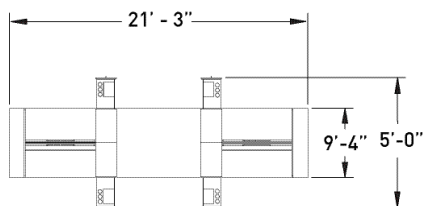

flux open plan

FLV112 fixed benching with storage and meeting table

MODEL	DESCRIPTION	QTY	PRICE EA
FLV6060-29B1-2-WS	bench surface - dual sided	2	\$2,939
FLV6072-29B1-1-WS	table surface	1	\$2,256
FLV3018-48PTAR	48" h pantry drawer - filing and wardrobe, right	2	\$3,444
FLV3018-48PTAL	48" h pantry drawer - filing and wardrobe, left	2	\$3,444
FLB30-18B1-FTK	tack panel	4	\$178
FLV1360-42B1-EFCS	end support storage cabinet, above worksurface	2	\$2,272
FLB0260-29B1-EFA	end support frame	4	\$710
FLB60-13B1-RMTK	12" h upholstered tackboard privacy screen, COM	2	\$1,132
TOTAL LIST			\$32,270