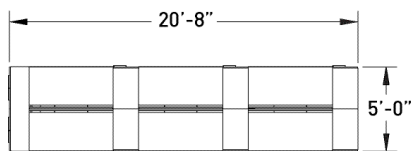

flux open plan

FLV113 fixed benching with storage support

MODEL	DESCRIPTION	QTY	PRICE EA
FLV6060-29B1-2-WS	bench surface - dual sided	3	\$2,939
FLV3018-48L5DL	48" h box/file, storage cabinet, left	3	\$3,384
FLV3018-48L5DR	48" h box/file, storage cabinet, right	3	\$3,384
FLB30-18B1-FTK	tack panel	6	\$178
FLV2260-21B1-EFDLC	end support four door storage credenza; flush legs	1	\$3,329
FLB2202-29B1-BRSP	mid support storage tower bracket	5	\$433
FLB60-19B1-RMTK	18" h upholstered privacy screen, COM	3	\$1,182
TOTAL LIST			\$39,229