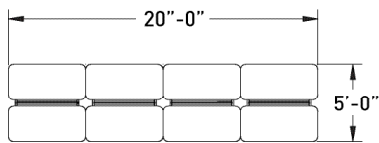

flux open plan

FLV114 adjustable H-frame

MODEL	DESCRIPTION	QTY	PRICE EA
FLV6060-29B4-AHHT	adjustable height h-frame bench surface - dual sided	4	\$6,384
FLB6015-B4-CON	h-frame ganging connector	3	\$415
FLB42-20B4-RMTK	20"h upholstered tackboard privacy screen, COM	4	\$1,079
TOTAL LIST			\$31,097