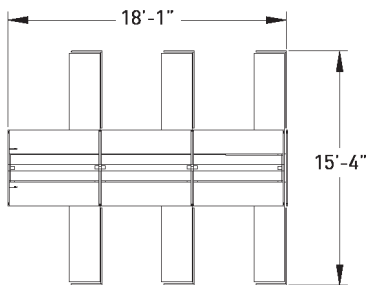

## GP002

MODEL	DESCRIPTION	QTY	PRICE EA
FLB0260-29B1-EFM	mid support frame	2	\$888
FLT0260-48B2-EPA	end support panel	2	\$970
FLT2460AHTD-EL	electric adjustable height table desk	6	\$2,216
FLT6072-29B1-2-WS	bench surface; dual sided	3	\$2,208
GP2424FU-FMB	FX style dual markerboard hardboard core privacy screen	6	\$313
GP6024FU-FMB	FX style dual markerboard hardboard core privacy screen	6	\$506
FLB72-19B1-RMTK	upholstered tackboard privacy screen; COM	3	\$1,244
<b>TOTAL LIST</b>			<b>\$32,282</b>