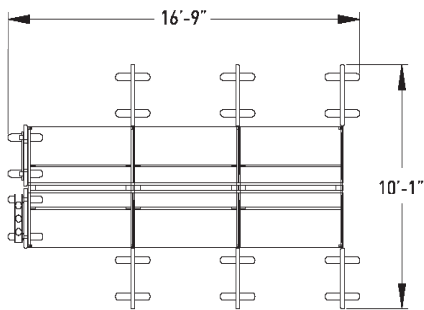

Privacy Solutions

GP003

MODEL	DESCRIPTION	QTY	PRICE EA
FLB0260-29B1-EFM	mid support frame	2	\$888
FLB0260-29B1-EFA	end support frame	2	\$710
FLT6060-29B1-2-WS	bench surface; dual sided	3	\$2,122
INA2420WR-2PLANTER	indie double planter shelf; wall mount poufy upholstered fabric	1	\$653
INA2424WR-SQM	indie square laminate marker tile; wall mount poufy upholstered fabric	1	\$532
INF3060-1SUP	indie single poufy freestanding upholstered screen; COM	6	\$1,450
INF3060-2SUP	indie double poufy freestanding upholstered screen; COM	1	\$2,185
FLB60-19B1-APS	flux acrylic privacy screen	3	\$1,035
GP2424VS-ACR	VS style surface mount acrylic privacy screen	6	\$536
TOTAL LIST			\$27,953