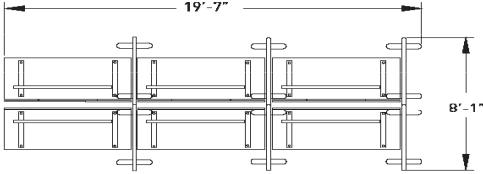

**GP004**

MODEL	DESCRIPTION	QTY	PRICE EA
VL3072AHTD-E	vision laminate electric adjustable height table desk	6	\$1,521
INF4860-1SUP	indie single poufy freestanding upholstered screen; COM	6	\$1,774
GP7228LU-TFL	LK style TFL privacy screen	6	\$509
<b>TOTAL LIST</b>			<b>\$22,824</b>