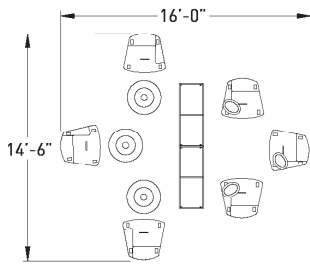

GP008

MODEL	DESCRIPTION	QTY	PRICE EA
MT0221UAL	moto 22-1/2 degree convex club chair with arm and casters; left; COM	3	\$2,035
MT0221UAL	moto 22-1/2 degree convex club chair with arm and oval tablet; left, COM	3	\$2,601
MTT1848-58SDC	moto laminate bookcase storage	2	\$1,596
MTVP26ROUN	moto 26" round top conical base pull-up table	3	\$1,504
TOTAL LIST			\$21,612