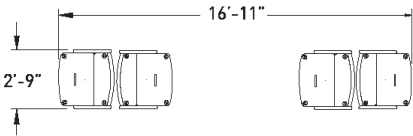

GP009

MODEL	DESCRIPTION	QTY	PRICE EA
MTL305	moto inline club chair with privacy surround: COM	4	\$2,973
TOTAL LIST			\$11,892