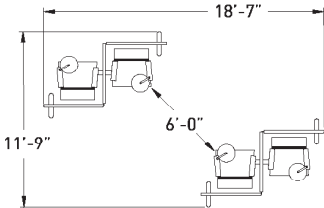

GP010

MODEL	DESCRIPTION	QTY	PRICE EA
ZV6665	ziva freestanding single seat with arm; tablet left; COM	4	\$3,347
INF4860-3SUP	indie triple poufy freestanding upholstered screen; COM	2	\$3,998
TOTAL LIST			\$21,384