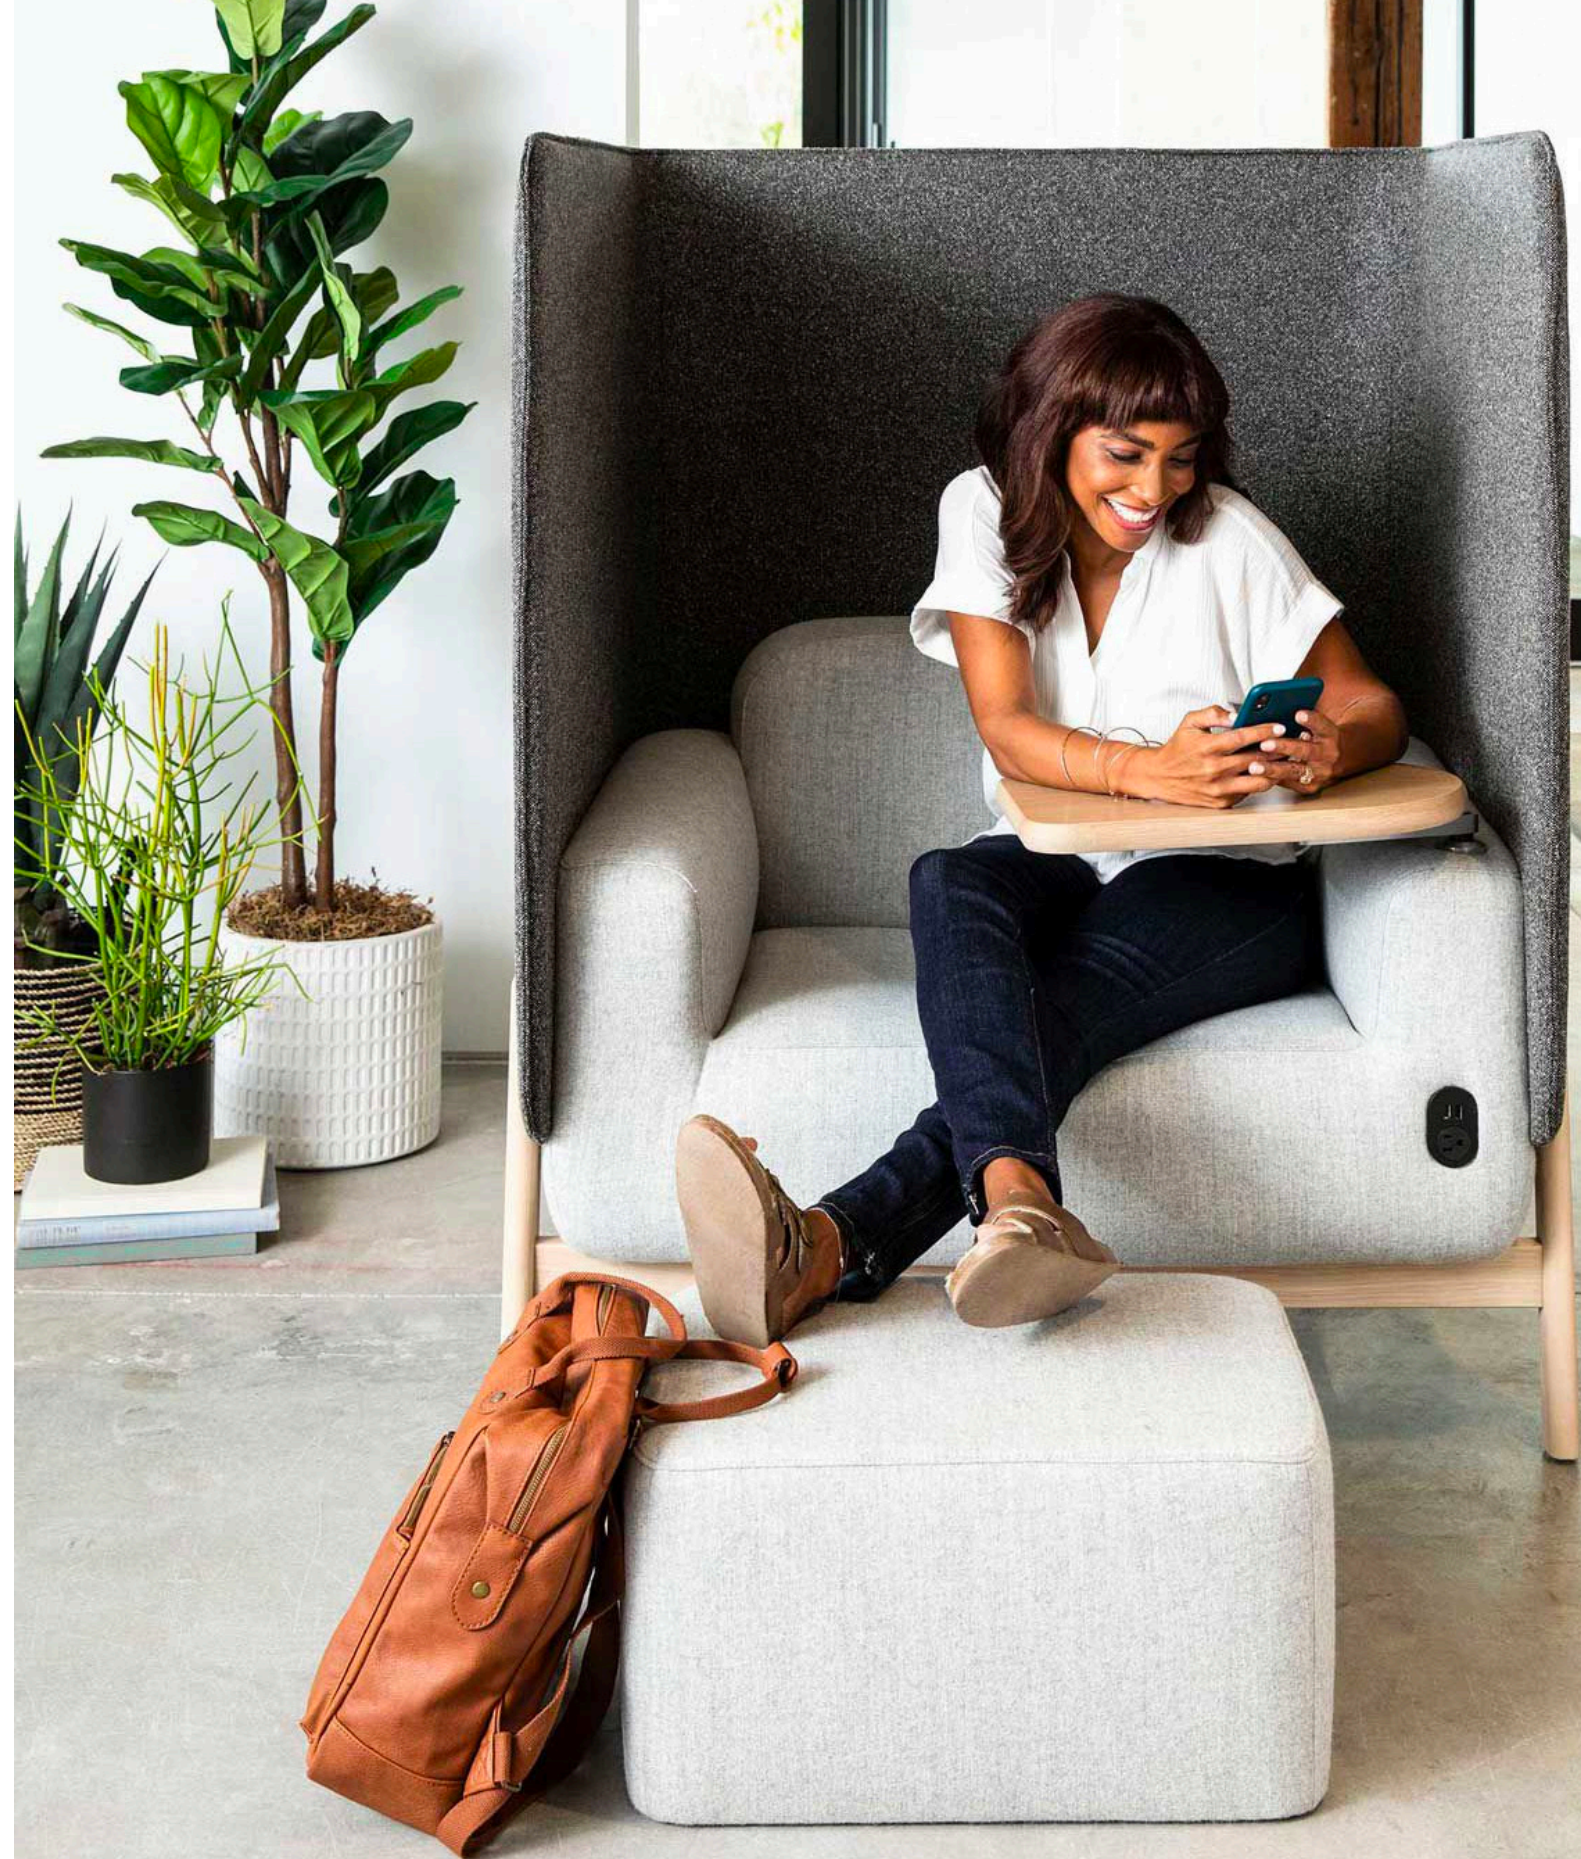

sheltered lounge

IAVA

COMFY. CASUAL. PRIVATE.

Whether it's time for a cozy respite or for a relaxed work session away from the desk, Cāv's workspace enclosures and lounge furniture add the element of choice to open offices.

Cāv designed by Justin Champaign

meet Cāv.

SINGULAR FOCUS.

Cāav's pods soften all the distractions and create quiet, private spaces for focused, solo work. Kick back, zone out the world, and let the good ideas flow.

A TEAM HIDEOUT.

Lounge pods entice small groups to connect, without feeling disconnected from their environment. Media walls support TVs, and modular lounge setups have room for the whole team.

CONVERSATION STARTER.

Cāav's lounge setups naturally invite collaboration, and features like built-in power units and coat hooks keep distractions off the mind and out of the way.

Modular interaction hubs create multi-level seating options that are perfect for casual presentations around the media console. Pull up an ottoman or a stool and join the group.