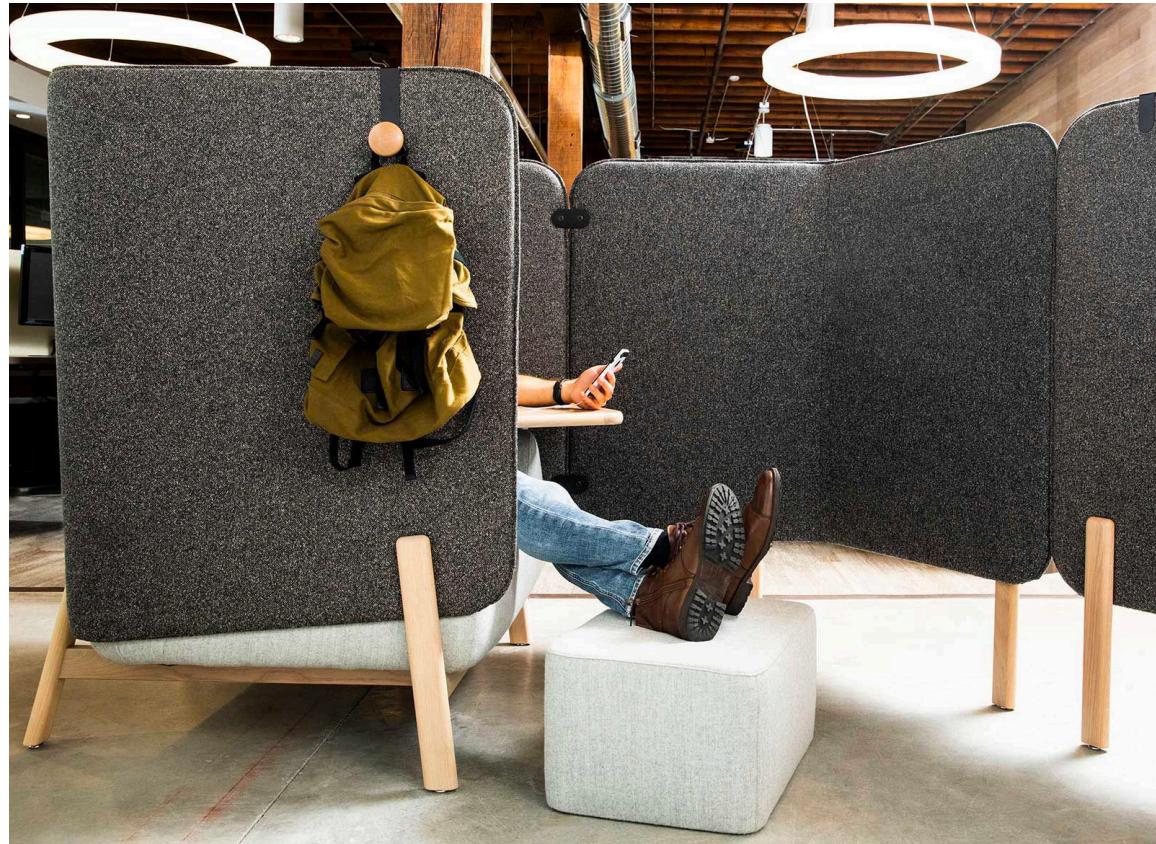

sheltered lounge

IAVA

COMFY. CASUAL. PRIVATE.

Whether it's time for a cozy respite or for a relaxed work session away from the desk, Cāv's workspace enclosures and lounge furniture add the element of choice to open offices.

Cāv designed by Justin Champaign

meet Cāv.

SINGULAR FOCUS.

Cāav's pods soften all the distractions and create quiet, private spaces for focused, solo work. Kick back, zone out the world, and let the good ideas flow.

Cāav's lounge setups naturally invite collaboration, and features like built-in power units and coat hooks keep distractions off the mind and out of the way.

Modular interaction hubs create multi-level seating options that are perfect for casual presentations around the media console. Pull up an ottoman or a stool and join the group.

RESIDENTIAL COMFORT.

Soft fabrics and curved lines bring the easiness of home into the office. On-trend dowel legs, built-in power, and swiveling tablet arms make these pieces as smart as they are beautiful.