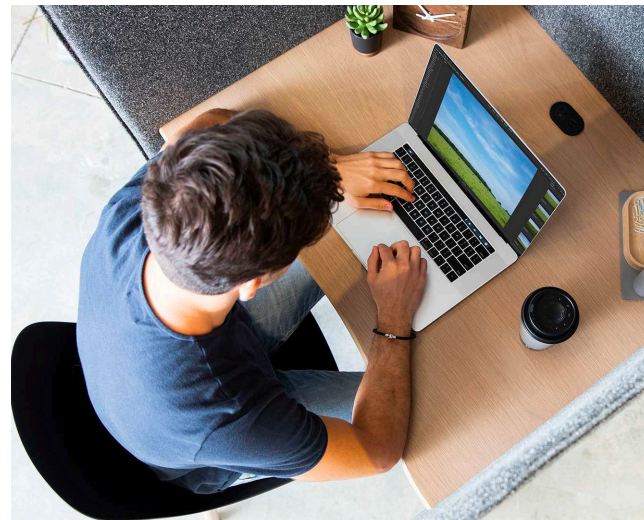

Cāv designed by Justin Champaign

meet Cāv.

SINGULAR FOCUS.

Cāav's pods soften all the distractions and create quiet, private spaces for focused, solo work. Kick back, zone out the world, and let the good ideas flow.

Cāav's lounge setups naturally invite collaboration, and features like built-in power units and coat hooks keep distractions off the mind and out of the way.

Modular interaction hubs create multi-level seating options that are perfect for casual presentations around the media console. Pull up an ottoman or a stool and join the group.