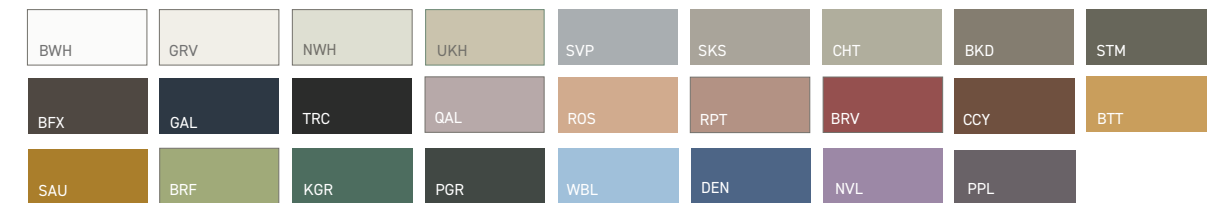

solid wood

laminate

veneer

metal

paint

solid surface

POET

freestanding
single seat