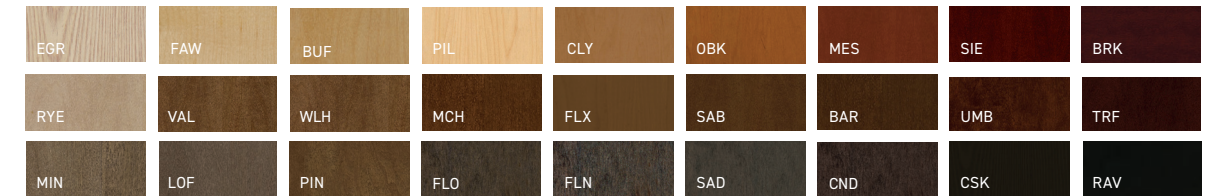

cushions + feet

upholstery zones

Specify up to three upholstery selections per chair.

Specify cushions (1), arms (2), and outer back/seat deck (3).

For privacy seats, specify cushions (1), bolster (2), privacy surround/seat deck (3).

additional options

solid wood

laminate

veneer

metal

paint

solid surface