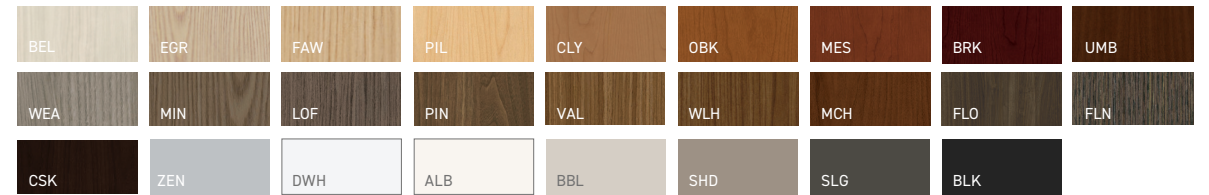

**veneer**

**metal**

**paint**

REEF

*love what you do*

JSI is quality furniture for work and life.

 225 CLAY STREET  
JASPER, INDIANA 47546

 800.457.4511 TOLL FREE  
812.482.3204 OFFICE