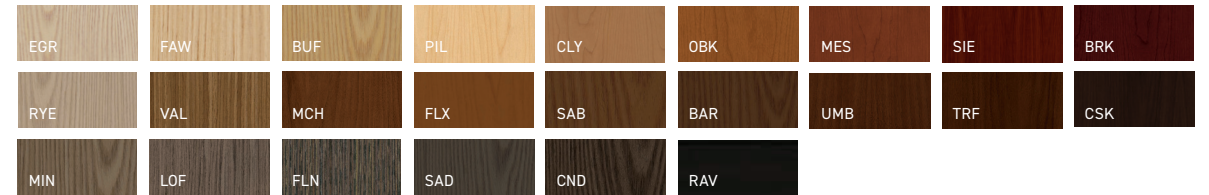

**veneer**

**metal**

**paint**

REEF

*love what you do*

JSI is quality furniture for work and life.

 225 CLAY STREET  
JASPER, INDIANA 47546

 800.457.4511 TOLL FREE  
812.482.3204 OFFICE