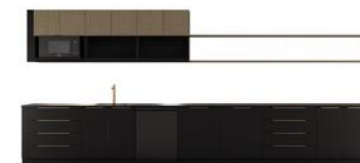

Forge casework