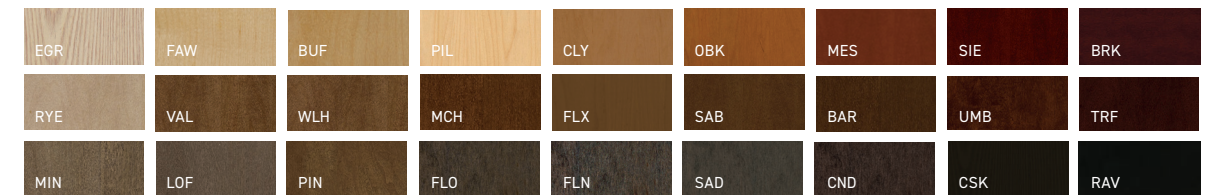

black 3d laminate

veneer

solid surface

solid wood

metal

solid surface

single seat
with wood feet

single seat
with metal feet