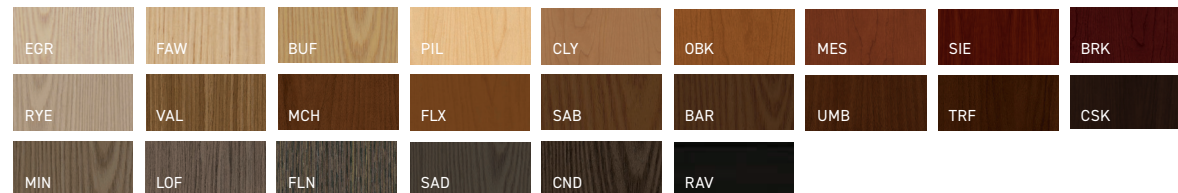

technology

adjustable height control wire management + wall access

laminates

veneers

metal

glass

VISION

love what you do