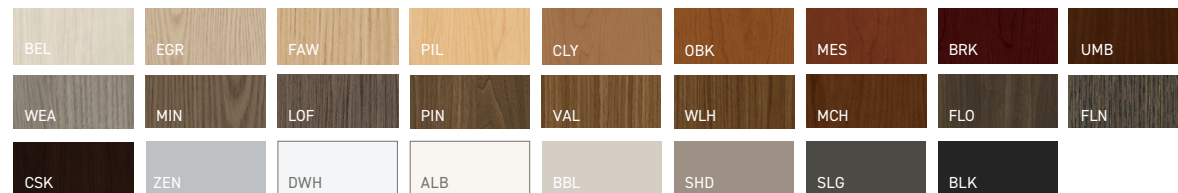

pulls

peninsula supports

overhead doors

workwall options

adjustable height units

technology

laminates

veneers

metal

glass