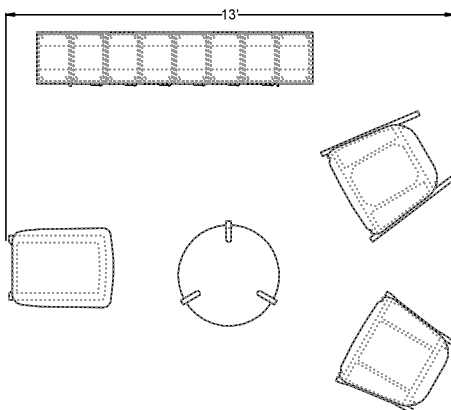

# Flux Lockers LOCK001

| # | Catalogue | Part Number        | Description   | Quantity     | Ext. List          |
|---|-----------|--------------------|---|--------------|--------------------|
| 1 | FLU       | FLT1812-69FLK-F2DL | Flux 69"h Dual Locker Left- Storage Cabinet- 18d x 12w x 69h    | 1            | \$1,452.00         |
| 2 | FLU       | FLT1812-69FLK-F2DL | Flux 69"h Dual Locker Left- Storage Cabinet- 18d x 12w x 69h    | 3            | \$6,732.00         |
| 3 | FLU       | FLT1812-69FLK-FDR  | Flux 69"h Locker Right - Storage Cabinet- 18d x 12w x 69h       | 1            | \$1,412.00         |
| 4 | FLU       | FLT1812-69FLK-J3DL | Flux 69"h Triple Locker Left - Storage Cabinet- 18d x 12w x 69h | 3            | \$8,037.00         |
| 5 | FLU       | FLT1896LKMT        | Flux Modular Top - Single Depth Locker- 18d x 96.125w x 1.1875h | 1            | \$750.00           |
| 6 | SIG       | INS3236-29         | Indie Single Seat   | 1            | \$3,091.00         |
| 7 | SIG       | INS3536-29         | Indie Single Seat Rocker  | 1            | \$3,332.00         |
| 8 | SIG       | INS3627-27         | Indie Single Seat Low Lounge                                    | 1            | \$1,970.00         |
| 9 | SIG       | INT3535-14RD       | Indie 35d x 35w x 13 3/4h Round Low Lounge Table                | 1            | \$1,381.00         |
|   |           |                    |   | <b>Total</b> | <b>\$28,157.00</b> |