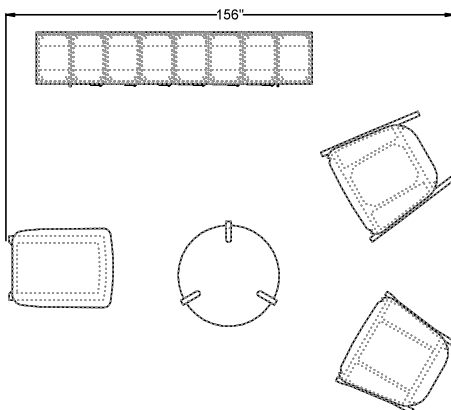

Flux Lockers LOCK001

#	Catalogue	Part Number	Description	Quantity	Ext. List
1	FLU	FLT1812-69FLK-F2DL	Flux 69"h Dual Locker Left- Storage Cabinet- 18d x 12w x 69h	1	\$1,525.00
2	FLU	FLT1812-69FLK-F2DL	Flux 69"h Dual Locker Left- Storage Cabinet- 18d x 12w x 69h	3	\$7,071.00
3	FLU	FLT1812-69FLK-FDR	Flux 69"h Locker Right - Storage Cabinet- 18d x 12w x 69h	1	\$1,483.00
4	FLU	FLT1812-69FLK-J3DL	Flux 69"h Triple Locker Left - Storage Cabinet- 18d x 12w x 69h	3	\$8,445.00
5	FLU	FLT1896LKMT	Flux Modular Top - Single Depth Locker- 18d x 96.125w x 1.1875h	1	\$788.00
6	SIG	INS3236-29	Indie Single Seat	1	\$3,246.00
7	SIG	INS3536-29	Indie Single Seat Rocker	1	\$3,499.00
8	SIG	INS3627-27	Indie Single Seat Low Lounge	1	\$2,069.00
9	SIG	INT3535-14RD	Indie 35d x 35w x 13 3/4h Round Low Lounge Table	1	\$1,451.00
				Total	\$29,577.00