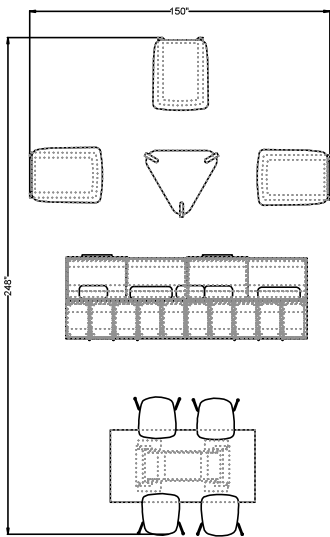

Flux Lockers LOCK002

#	CataloguePart Number	Description	Quantity	Ext. List
1	FLU FLB2029RECUSH	Flux 20d x 29w Rectangular Cushion	2	\$602.00
2	FLU FLT1812-69FLK-F	Flux 69"h Locker - Open Shelves- 18d x 12w x 69h	4	\$4,992.00
3	FLU FLT1812-69FLK-F2DL	Flux 69"h Dual Locker Left- Storage Cabinet- 18d x 12w x 69h	3	\$4,575.00
4	FLU FLT1812-69FLK-F2DR	Flux 69"h Dual Locker Right- Storage Cabinet- 18d x 12w x 69h	3	\$4,575.00
5	FLU FLT1960-69LKMTB	Flux 69"h Modular Top & Common Back - Single Depth Locker- 18.75d x 60.125w x 69h	2	\$3,276.00
6	FLU FLT2260-21F09	Flux 22d x 60 Sliding Door Credenza	2	\$4,062.00
7	SIG INS3627-27	Indie Single Seat Low Lounge	3	\$6,207.00
8	SIG INT3535-14TR	Indie 35d x 35w x 13 3/4h Triangular Low Lounge Table	1	\$1,364.00
9	TAS NAT3672-30TTLB	Native Rectangular Table with Open Loop Base- 36d x 72w x 29 3/8h	1	\$4,363.00
10	ACC PW1221P	12d x 21w x 5h Pillow	2	\$420.00
11	ACC PW1414P	14d x 14w x 5h Pillow	1	\$171.00
12	ACC PW1414PB	14d x 14w x 5h Pillow with Button	3	\$609.00
13	SIG WK823AP	Wink Armless Stack Chair - All Plastic- 21d x 23w x 32h	4	\$2,636.00
Total				\$37,852.00