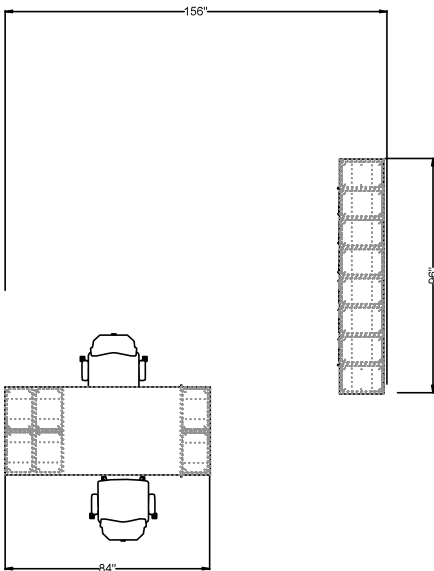

Flux Lockers LOCK003

#	Catalogue Part Number	Description	Quantity	Ext. List
1	FLU FLT1812-42FLK-E	Flux 42"h Locker - Open Shelves- 18d x 12w x 42h	4	\$4,256.00
2	FLU FLT1812-42FLK-EDL	Flux 42"h Locker Left - Storage Cabinet- 18d x 12w x 42h	1	\$1,265.00
3	FLU FLT1812-42FLK-EDR	Flux 42"h Locker Right - Storage Cabinet- 18d x 12w x 42h	1	\$1,265.00
4	FLU FLT1812-69FLK-F2DR	Flux 69"h Dual Locker Right- Storage Cabinet- 18d x 12w x 69h	3	\$7,071.00
5	FLU FLT1812-69FLK-HDL	Flux 69"h Locker Left - Wardrobe- 18d x 12w x 69h	1	\$1,505.00
6	FLU FLT1812-69FLK-HDR	Flux 69"h Locker Right- Wardrobe- 18d x 12w x 69h	1	\$1,505.00
7	FLU FLT1812-69FLK-J3DL	Flux 69"h Triple Locker Left - Storage Cabinet- 18d x 12w x 69h	3	\$8,445.00
8	FLU FLT1896LKMT	Flux Modular Top - Single Depth Locker- 18d x 96.125w x 1.1875h	1	\$788.00
9	FLU FLT3684LKMT	Flux Modular Top - Back to Back Lockers- 36d x 84.125w x 1.1875h	1	\$1,147.00
10	SIG PX808S	Proxy Mid Back Stool, Adj, Black Urethane, Slim Profile T Arms, Swivel Limited Tilt	2	\$3,142.00
			Total	\$30,389.00