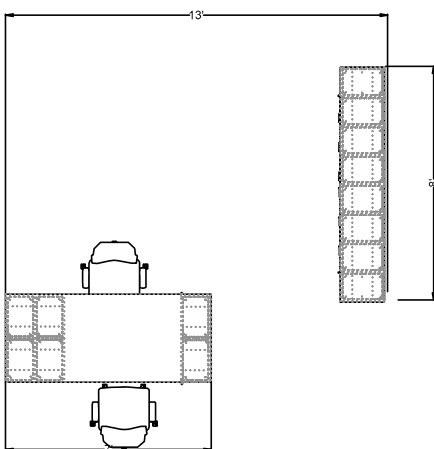

# Flux Lockers LOCK003

#	Catalogue Part Number	Description	Quantity	Ext. List
1	FLU FLT1812-42FLK-E	Flux 42" Locker - Open Shelves- 18d x 12w x 42h	4	\$4,052.00
2	FLU FLT1812-42FLK-EDL	Flux 42" Locker Left - Storage Cabinet- 18d x 12w x 42h	1	\$1,204.00
3	FLU FLT1812-42FLK-EDR	Flux 42" Locker Right - Storage Cabinet- 18d x 12w x 42h	1	\$1,204.00
4	FLU FLT1812-69FLK-F2DR	Flux 69" Dual Locker Right- Storage Cabinet- 18d x 12w x 69h	3	\$6,732.00
5	FLU FLT1812-69FLK-HDL	Flux 69" Locker Left - Wardrobe- 18d x 12w x 69h	1	\$1,433.00
6	FLU FLT1812-69FLK-HDR	Flux 69" Locker Right- Wardrobe- 18d x 12w x 69h	1	\$1,433.00
7	FLU FLT1812-69FLK-J3DL	Flux 69" Triple Locker Left - Storage Cabinet- 18d x 12w x 69h	3	\$8,037.00
8	FLU FLT1896LKMT	Flux Modular Top - Single Depth Locker- 18d x 96.125w x 1.1875h	1	\$750.00
9	FLU FLT3684LKMT	Flux Modular Top - Back to Back Lockers- 36d x 84.125w x 1.1875h	1	\$1,065.00
10	SIG PX808S	Proxy Mid Back Stool, Adj. Black Urethane, Slim Profile T Arms, Swivel Limited Tilt	2	\$3,050.00
			<b>Total</b>	<b>\$28,960.00</b>