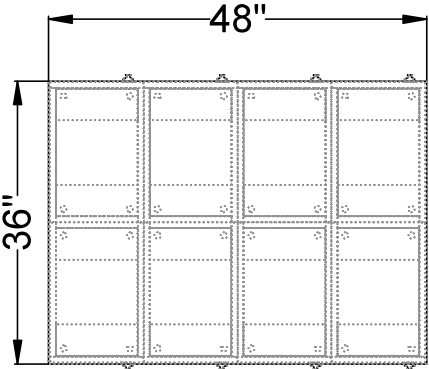

# Flux Lockers LOCK004

#	Catalogue Part Number	Description	Quantity	Ext. List
1	FLU FLT1812-42FLK-EDL	Flux 42"h Locker Left - Storage Cabinet- 18d x 12w x 42h	4	\$6,536.00
2	FLU FLT1812-42FLK-EDR	Flux 42"h Locker Right - Storage Cabinet- 18d x 12w x 42h	4	\$6,536.00
3	FLU FLT3648LKMT	Flux Modular Top - Back to Back Lockers- 36d x 48.125w x 1.1875h	1	\$663.00
			<b>Total</b>	<b>\$13,735.00</b>