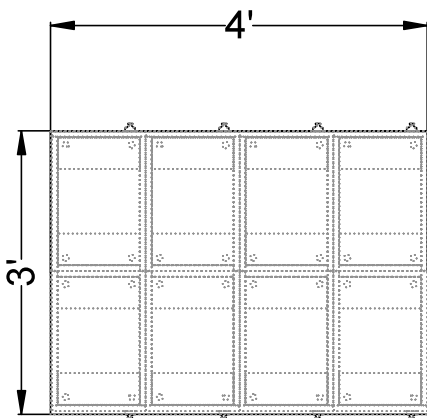

Flux Lockers LOCK004

| # | Catalogue Part Number | Description | Quantity | Ext. List |
|---|-----------------------|--|--------------|--------------------|
| 1 | FLU FLT1812-42FLK-EDL | Flux 42" h Locker Left - Storage Cabinet- 18d x 12w x 42h | 4 | \$6,220.00 |
| 2 | FLU FLT1812-42FLK-EDR | Flux 42" h Locker Right - Storage Cabinet- 18d x 12w x 42h | 4 | \$6,220.00 |
| 3 | FLU FLT3648LKMT | Flux Modular Top - Back to Back Lockers- 36d x 48.125w x 1.1875h | 1 | \$631.00 |
| | | | Total | \$13,071.00 |