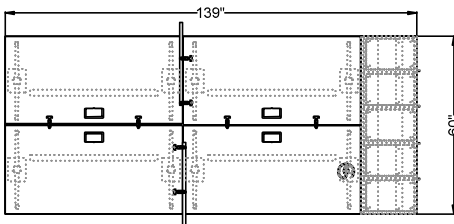

Flux Lockers LOCK006

| # | Catalogue Part Number | Description | Quantity | Ext. List |
|----|-----------------------|-----------------------------------------------------------------------------------|--------------|--------------------|
| 1 | LOK EC-E-CT1-60 | Econo System Electrical CT1- 60 width | 4 | \$1,124.00 |
| 2 | LOK EC-PI-E-72A | Econo System 3 Prong Plug - 110 Power Smartbox Infeed | 1 | \$535.00 |
| 3 | FLU FLT1812-48FLK-BDL | Flux 48"h Locker Left - Storage Cabinet with Wardrobe Hooks- 18d x 12w x 48h | 2 | \$2,760.00 |
| 4 | FLU FLT1812-48FLK-BDR | Flux 48"h Locker Right- Storage Cabinet with Wardrobe Hooks- 18d x 12w x 48h | 2 | \$2,760.00 |
| 5 | FLU FLT1812-48FLK-E | Flux 48"h Locker - Open Shelves- 18d x 12w x 48h | 1 | \$1,116.00 |
| 6 | FLU FLT1960-48LKMTB | Flux 48"h Modular Top & Common Back - Single Depth Locker- 18,75d x 60,125w x 48h | 1 | \$1,290.00 |
| 7 | LOK GP-PSO-2830P | Acoustic Portable Slide On Screen - 1d x 28w x 29h | 2 | \$2,148.00 |
| 8 | LOK LK-PSP-6024A | Lok Frosted Acrylic Privacy Screen - 60w x 23 3/4h | 2 | \$1,610.00 |
| 9 | LOK LK-TBF-TT29-3060 | Lok Fixed T Base For Rectangular Tops- 30d x 60w x 29 | 4 | \$2,472.00 |
| 10 | LOK LK-TT29-3060T | Lok Rectangular Training Top - 30d x 60w | 2 | \$778.00 |
| 11 | LOK LK-TT29-3060T | Lok Rectangular Training Top - 30d x 60w | 2 | \$898.00 |
| 12 | LOK LKB03SCN-LINK | LOK Screen Link Bracket | 2 | \$150.00 |
| | | | Total | \$17,641.00 |