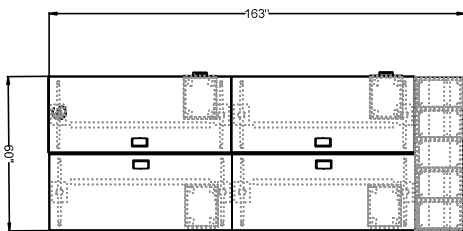

# Flux Lockers LOCK007

#	Catalogue Part Number	Description	Quantity	Ext. List
1	LOK AVL17	Vertical Wire Manager - 2d x 2.25w x 17h	1	\$83.00
2	LOK EC-E-CT1-72	Econo System Electrical CT1- 72 width	4	\$1,148.00
3	LOK EC-PI-E-72A	Econo System 3 Prong Plug - 110 Power Smartbox Infeed	1	\$535.00
4	FLU FLT1812-42FLK-BDL	Flux 42" Locker Left - Storage Cabinet with Wardrobe Hooks- 18d x 12w x 42h	2	\$2,642.00
5	FLU FLT1812-42FLK-BDR	Flux 42" Locker Right- Storage Cabinet with Wardrobe Hooks- 18d x 12w x 42h	2	\$2,642.00
6	FLU FLT1812-42FLK-E	Flux 42" Locker - Open Shelves- 18d x 12w x 42h	1	\$1,064.00
7	FLU FLT1960-42LKMTB	Flux 42" Modular Top & Common Back - Single Depth Locker- 18.75d x 60.125w x 42h	1	\$1,189.00
8	LOK LK-PSP-7224P	Lok PET Privacy Screen - 72w x 23 3/4h	2	\$2,374.00
9	LOK LK-TBF-TT29-3072	Lok Fixed T Base For Rectangular Tops- 30d x 72w x 29	4	\$2,520.00
10	LOK LK-TT29-3072T	Lok Rectangular Training Top - 30d x 72w	2	\$972.00
11	LOK LK-TT29-3072T	Lok Rectangular Training Top - 30d x 72w	2	\$1,092.00
12	VSN VST1317-21BFMP	Vision Compact Mobile Box/File Pedestal - 17d x 13w x 21h	4	\$3,868.00
<b>Total</b>				<b>\$20,129.00</b>