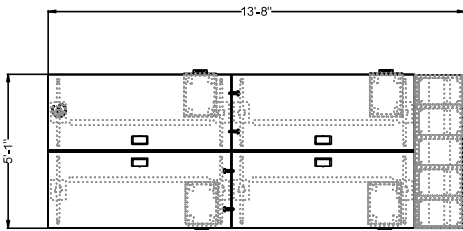

Flux Lockers LOCK007

#	Catalogue Part Number	Description	Quantity	Ext. List
1	LOK AVL17	Vertical Wire Manager - 2d x 2.25w x 17h	1	\$80.00
2	LOK EC-E-CT1-72	Econo System Electrical CT1- 72 width	4	\$1,112.00
3	LOK EC-PI-E-72A	Econo System 3 Prong Plug - 110 Power Smartbox Infeed	1	\$519.00
4	FLU FLT1812-42FLK-BDL	Flux 42" Locker Left - Storage Cabinet with Wardrobe Hooks- 18d x 12w x 42h	2	\$2,516.00
5	FLU FLT1812-42FLK-BDR	Flux 42" Locker Right- Storage Cabinet with Wardrobe Hooks- 18d x 12w x 42h	2	\$2,516.00
6	FLU FLT1812-42FLK-E	Flux 42" Locker - Open Shelves- 18d x 12w x 42h	1	\$1,013.00
7	FLU FLT1960-42LKMTB	Flux 42" Modular Top & Common Back - Single Depth Locker- 18,75d x 60,125w x 42h	1	\$1,132.00
8	LOK LK-PSP-7224P	Lok PET Privacy Screen - 72w x 23 3/4h	2	\$2,304.00
9	LOK LK-TBF-TT29-3072	Lok Fixed T Base For Rectangular Tops- 30d x 72w x 29	4	\$2,444.00
10	LOK LK-TT29-3072T	Lok Rectangular Training Top - 30d x 72w	2	\$942.00
11	LOK LK-TT29-3072T	Lok Rectangular Training Top - 30d x 72w	2	\$1,062.00
12	LOK LKB03SCN-LINK	LOK Screen Link Bracket	2	\$144.00
13	VSN VST1317-21BFMP	Vision Compact Mobile Box/File Pedestal - 17d x 13w x 21h	4	\$3,752.00
Total				\$19,536.00