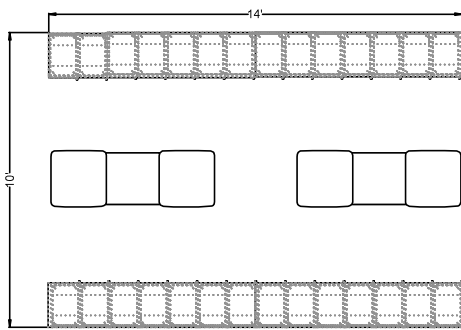

Flux Lockers LOCK008

#	Catalogue Part Number	Description	Quantity	Ext. List
1	FLU FLT1812-69FLK-F2DL	Flux 69"h Dual Locker Left- Storage Cabinet- 18d x 12w x 69h	14	\$20,328.00
2	FLU FLT1812-69FLK-F2DR	Flux 69"h Dual Locker Right- Storage Cabinet- 18d x 12w x 69h	14	\$20,328.00
3	FLU FLT1884LKMT	Flux Modular Top - Single Depth Locker- 18d x 84.125w x 1.1875h	4	\$2,620.00
4	SIG PLPFB02T	Poet Peb Two Seat Bench - Table - 23 1/4d x 65 1/2w x 17 1/2h	2	\$4,666.00
			Total	\$47,942.00