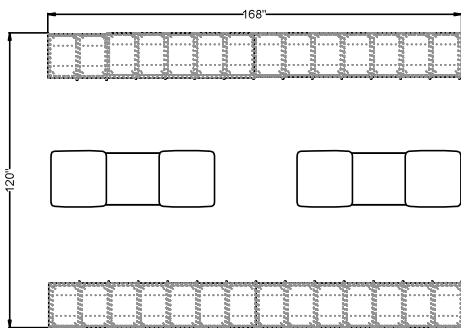

# Flux Lockers LOCK008

#	Catalogue Part Number	Description	Quantity	Ext. List
1	FLU FLT1812-69FLK-F2DL	Flux 69"h Dual Locker Left- Storage Cabinet- 18d x 12w x 69h	14	\$21,350.00
2	FLU FLT1812-69FLK-F2DR	Flux 69"h Dual Locker Right- Storage Cabinet- 18d x 12w x 69h	14	\$21,350.00
3	FLU FLT1884LKMT	Flux Modular Top - Single Depth Locker- 18d x 84.125w x 1.1875h	4	\$2,752.00
4	SIG PLPFB02T	Poet Peb Two Seat Bench - Table - 23 1/4d x 65 1/2w x 17 1/2h	2	\$4,900.00
			<b>Total</b>	<b>\$50,352.00</b>