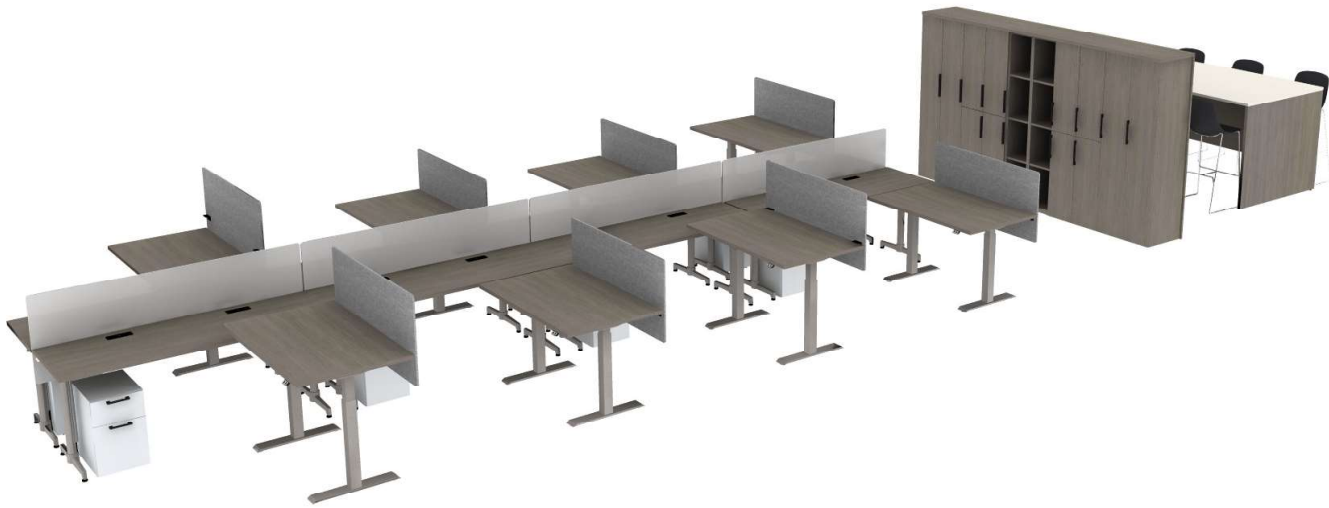

Flux Lockers LOCK009

#	CataloguePart Number	Description	Quantity	Ext. List	
1	LOK AVL17	Vertical Wire Manager - 2d x 2.25w x 17h	2	\$166.00	
2	LOK EC-L-LRT2-72	Link System Electrical LRT2- 72 width	8	\$8,848.00	
3	LOK EC-PI-L-72-A	Link System 3 Prong Plug - 110 Power Infeed	2	\$560.00	
4	FLU FLT1812-69FLK-F	Flux 69"h Locker - Open Shelves- 18d x 12w x 69h	2	\$2,496.00	
5	FLU FLT1812-69FLK-F2DL	Flux 69"h Dual Locker Left- Storage Cabinet- 18d x 12w x 69h	2	\$3,050.00	
6	FLU FLT1812-69FLK-F2DR	Flux 69"h Dual Locker Right- Storage Cabinet- 18d x 12w x 69h	2	\$3,050.00	
7	FLU FLT1812-69FLK-GDL	Flux 69"h Locker Left - Storage Cabinet with Wardrobe Hooks- 18d x 12w x 69h	1	\$1,546.00	
8	FLU FLT1812-69FLK-GDR	Flux 69"h Locker Right- Storage Cabinet with Wardrobe Hooks- 18d x 12w x 69h	2	\$3,092.00	
9	FLU FLT1812-69FLK-HDL	Flux 69"h Locker Left - Wardrobe- 18d x 12w x 69h	1	\$1,505.00	
10	FLU FLT1960-69LKMTB	Flux 69"h Modular Top & Common Back - Single Depth Locker- 18.75d x 60.125w x 69h	2	\$3,276.00	
11	LOK LK-PSP-4824P	Lok PET Privacy Screen - 48w x 23 3/4h	8	\$5,536.00	
12	LOK LK-PSP-7224A	Lok Frosted Acrylic Privacy Screen - 72w x 23 3/4h	4	\$3,676.00	
13	LOK LK-TBF-TT29-2472	Lok Fixed T Base For Rectangular Tops- 24d x 72w x 29	7	\$4,179.00	
14	LOK LK-TBF-TT29-2472	Lok Fixed T Base For Rectangular Tops- 24d x 72w x 29	1	\$597.00	
15	LOK LK-TT29-2472T	Lok Rectangular Training Top - 24d x 72w	8	\$3,688.00	
16	TAS RET4896-42PT	Reef 48d x 96w x 42h Panel Table	1	\$3,316.00	
17	VSN VST1317-21BFMP	Vision Compact Mobile Box/File Pedestal - 17d x 13w x 21h	8	\$7,736.00	
18	VSN VST3048AHTD-S	Vision Laminate Adj Hgt Table Desk - Standard Range - 30d x 48w x Adj h	4	\$5,216.00	
19	VSN VST3048AHTD-S	Vision Laminate Adj Hgt Table Desk - Standard Range - 30d x 48w x Adj h	4	\$5,216.00	
20	SIG WK828AP	Wink Armless Barstool - All Plastic- 19 1/2d x 21 1/2w x 43 1/2h	6	\$5,610.00	
				Total	\$72,359.00