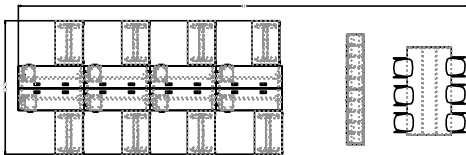

# Flux Lockers LOCK009

#	CataloguePart Number	Description	Quantity	Ext. List
1	LOK AVL17	Vertical Wire Manager - 2d x 2.25w x 17h	2	\$160.00
2	LOK EC-L-LRT2-72	Link System Electrical LRT2- 72 width	8	\$8,584.00
3	LOK EC-PI-L-72-A	Link System 3 Prong Plug - 110 Power Infeed	2	\$542.00
4	FLU FLT1812-69FLK-F	Flux 69"h Locker - Open Shelves- 18d x 12w x 69h	2	\$2,376.00
5	FLU FLT1812-69FLK-F2DL	Flux 69"h Dual Locker Left- Storage Cabinet- 18d x 12w x 69h	2	\$2,904.00
6	FLU FLT1812-69FLK-F2DR	Flux 69"h Dual Locker Right- Storage Cabinet- 18d x 12w x 69h	2	\$2,904.00
7	FLU FLT1812-69FLK-GDL	Flux 69"h Locker Left - Storage Cabinet with Wardrobe Hooks- 18d x 12w x 69h	1	\$1,472.00
8	FLU FLT1812-69FLK-GDR	Flux 69"h Locker Right- Storage Cabinet with Wardrobe Hooks- 18d x 12w x 69h	2	\$2,944.00
9	FLU FLT1812-69FLK-HDL	Flux 69"h Locker Left - Wardrobe- 18d x 12w x 69h	1	\$1,433.00
10	FLU FLT1960-69LKMTB	Flux 69"h Modular Top & Common Back - Single Depth Locker- 18.75d x 60.125w x 69h	2	\$3,120.00
11	LOK LK-PSP-4824P	Lok PET Privacy Screen - 48w x 23 3/4h	8	\$5,368.00
12	LOK LK-PSP-7224A	Lok Frosted Acrylic Privacy Screen - 72w x 23 3/4h	4	\$3,568.00
13	LOK LK-TBF-TT29-2472	Lok Fixed T Base For Rectangular Tops- 24d x 72w x 29	8	\$4,632.00
14	LOK LK-TT29-2472T	Lok Rectangular Training Top - 24d x 72w	2	\$894.00
15	LOK LK-TT29-2472T	Lok Rectangular Training Top - 24d x 72w	6	\$3,042.00
16	LOK LKB03SCN-LINK	LOK Screen Link Bracket	4	\$288.00
17	TAS RET4896-42PT	Reef 48d x 96w x 42h Panel Table	1	\$3,178.00
18	VSN VST1317-21BFMP	Vision Compact Mobile Box/File Pedestal - 17d x 13w x 21h	8	\$7,504.00
19	VSN VST3048AHTD-S	Vision Laminate Adj Hgt Table Desk - Standard Range - 30d x 48w x Adj h	1	\$1,304.00
20	VSN VST3048AHTD-S	Vision Laminate Adj Hgt Table Desk - Standard Range - 30d x 48w x Adj h	7	\$9,128.00
21	SIG WK828AP	Wink Armless Barstool - All Plastic- 19 1/2d x 21 1/2w x 43 1/2h	6	\$5,442.00
<b>Total</b>				<b>\$70,787.00</b>