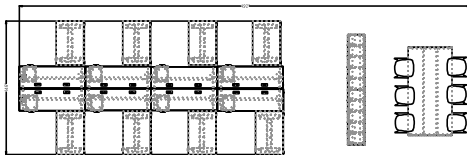

Flux Lockers LOCK009

#	CataloguePart Number	Description	Quantity	Ext. List	
1	LOK AVL17	Vertical Wire Manager - 2d x 2.25w x 17h	2	\$166.00	
2	LOK EC-L-LRT2-72	Link System Electrical LRT2- 72 width	8	\$8,848.00	
3	LOK EC-PI-L-72-A	Link System 3 Prong Plug - 110 Power Infeed	2	\$560.00	
4	FLU FLT1812-69FLK-F	Flux 69"h Locker - Open Shelves- 18d x 12w x 69h	2	\$2,496.00	
5	FLU FLT1812-69FLK-F2DL	Flux 69"h Dual Locker Left- Storage Cabinet- 18d x 12w x 69h	2	\$3,050.00	
6	FLU FLT1812-69FLK-F2DR	Flux 69"h Dual Locker Right- Storage Cabinet- 18d x 12w x 69h	2	\$3,050.00	
7	FLU FLT1812-69FLK-GDL	Flux 69"h Locker Left - Storage Cabinet with Wardrobe Hooks- 18d x 12w x 69h	1	\$1,546.00	
8	FLU FLT1812-69FLK-GDR	Flux 69"h Locker Right- Storage Cabinet with Wardrobe Hooks- 18d x 12w x 69h	2	\$3,092.00	
9	FLU FLT1812-69FLK-HDL	Flux 69"h Locker Left - Wardrobe- 18d x 12w x 69h	1	\$1,505.00	
10	FLU FLT1960-69LKMTB	Flux 69"h Modular Top & Common Back - Single Depth Locker- 18.75d x 60.125w x 69h	2	\$3,276.00	
11	LOK LK-PSP-4824P	Lok PET Privacy Screen - 48w x 23 3/4h	8	\$5,536.00	
12	LOK LK-PSP-7224A	Lok Frosted Acrylic Privacy Screen - 72w x 23 3/4h	4	\$3,676.00	
13	LOK LK-TBF-TT29-2472	Lok Fixed T Base For Rectangular Tops- 24d x 72w x 29	7	\$4,179.00	
14	LOK LK-TBF-TT29-2472	Lok Fixed T Base For Rectangular Tops- 24d x 72w x 29	1	\$597.00	
15	LOK LK-TT29-2472T	Lok Rectangular Training Top - 24d x 72w	8	\$3,688.00	
16	TAS RET4896-42PT	Reef 48d x 96w x 42h Panel Table	1	\$3,316.00	
17	VSN VST1317-21BFMP	Vision Compact Mobile Box/File Pedestal - 17d x 13w x 21h	8	\$7,736.00	
18	VSN VST3048AHTD-S	Vision Laminate Adj Hgt Table Desk - Standard Range - 30d x 48w x Adj h	4	\$5,216.00	
19	VSN VST3048AHTD-S	Vision Laminate Adj Hgt Table Desk - Standard Range - 30d x 48w x Adj h	4	\$5,216.00	
20	SIG WK828AP	Wink Armless Barstool - All Plastic- 19 1/2d x 21 1/2w x 43 1/2h	6	\$5,610.00	
				Total	\$72,359.00