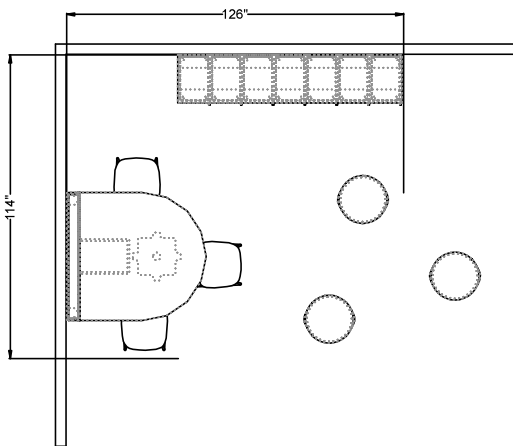

# Flux Lockers LOCK010

#	Catalogue	Part Number	Description	Quantity	Ext. List
1	FLU	FLT1812-69FLK-F2DL	Flux 69" Dual Locker Left- Storage Cabinet- 18d x 12w x 69h	4	\$6,100.00
2	FLU	FLT1812-69FLK-J3DL	Flux 69" Triple Locker Left - Storage Cabinet- 18d x 12w x 69h	3	\$4,701.00
3	FLU	FLT1884LKMT	Flux Modular Top - Single Depth Locker- 18d x 84.125w x 1.1875h	1	\$688.00
4	SIG	INP1818-17RDP	Indie 18d x 18w x 16 1/2h Round Pouf	3	\$2,751.00
5	MOT	MTT4854-39MAWB	Moto 48d x 54w Laminate Wall Dependent Media Table w/Bullet Shape Top - 39h Worksurface	1	\$4,801.00
6	SIG	WK829AP	Wink Armless Mini Barstool - All Plastic- 19d x 21 1/2w x 38 1/4h	3	\$2,154.00
				<b>Total</b>	<b>\$21,195.00</b>