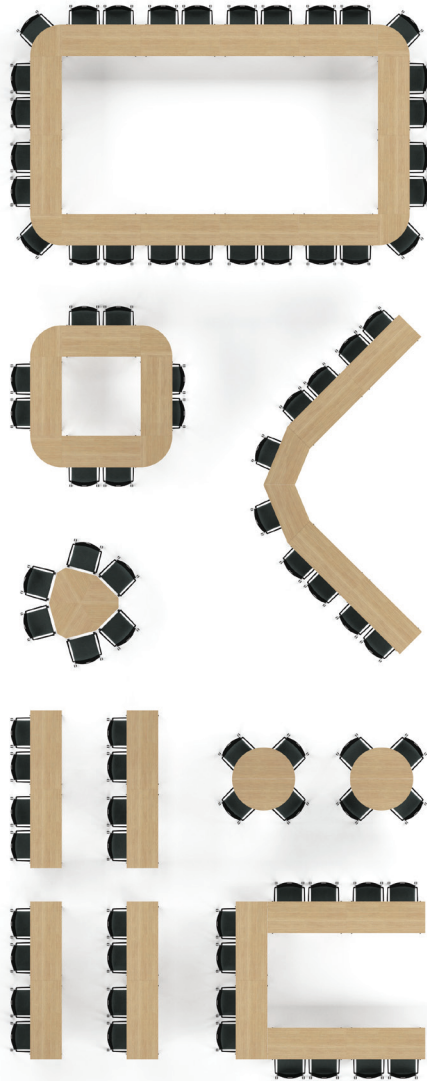

functional SPACES.

Today's ever-changing learning spaces require more than your basic table series. Easy linking with non-directional and non-sequential power capabilities, Lok creates gathering and training spaces with ease.

privacy options

Fixed and portable slide on privacy screen options create both visual and acoustical barriers.

instructor's podiums

Available in a dime-size adjustable height model or more robust instructor's stations.

tables + accessories

ancillary

TAKE YOUR PICK.

LOK

endless configurations

love what you do

JSI is quality furniture for work and life.

225 CLAY STREET
JASPER, INDIANA 47546