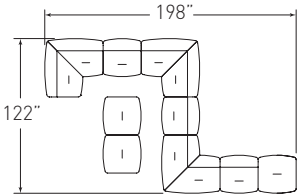

MT001 inline modular lounge with 90° corners

MODEL	DESCRIPTION	QTY	PRICE EA
MTL300	inline bench, com	3	\$1,426
MTL301	inline club chair, com	3	\$1,752
MTO901	90° convex corner, com	1	\$3,147
MTI901	90° concave corner, com	2	\$3,251
TOTAL LIST			\$19,183