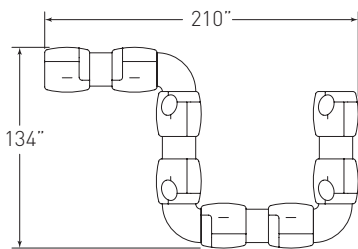

MT002 multi-directional modular lounge with linking table tops

MODEL	DESCRIPTION	QTY	PRICE EA
MTL301UAL	inline club chair with arm left, com	3	\$1,955
MTL301UAL	inline club chair with arm left and optional oval tablet arm, com	2	\$2,629
MTL301UAR	inline club chair with arm right, com	1	\$1,955
MTL301UAR	inline club chair with arm right and optional oval tablet arm, com	2	\$2,629
MTT1522LTS	linking table top	4	\$1,040
MTT2525LTC	linking table top	3	\$1,149
TOTAL LIST			\$25,943