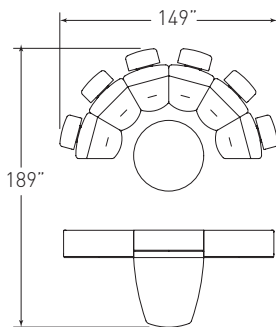

MT003 concave work-shelf lounge with conical table, freestanding media table and bookcases

MODEL	DESCRIPTION	QTY	PRICE EA
MTT4866-28MACW	media table	1	\$5,372
MTT1848-58SDC	bookcase storage - laminate	2	\$1,596
MTVF48ROUN	conical base work table	1	\$2,250
MTI304	30° concave club chair with veneer work shelf, com	6	\$2,630
PX800L	proxy swivel chair, com	3	\$1,209
TOTAL LIST			\$30,221