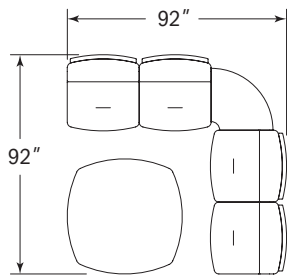

**MT004** inline modular lounge with privacy screen and conical work table

MODEL	DESCRIPTION	QTY	PRICE EA
MTL306	inline club chair with privacy screen, com	4	\$2,351
MTV2525DTC	linking drum table - veneer	1	\$3,163
MTVF48SQCL	conical base work table	1	\$2,250
TOTAL LIST			\$14,817