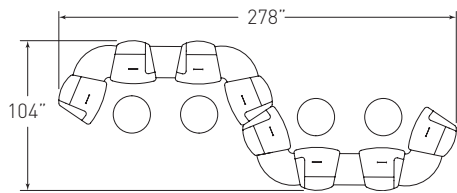

MT005 modular convex lounge with linking tables and pull-up tables

MODEL	DESCRIPTION	QTY	PRICE EA
MT0221UAR	22-1/2° convex club chair with arm right, com	4	\$1,927
MT0221UAL	22-1/2° convex club chair with arm left, com	4	\$1,927
MTV2525DTC	linking drum table - veneer	4	\$3,163
MTV2222DTW	linking drum table - veneer	2	\$1,470
MTVP26ROUN	conical base pull-up table	4	\$1,504
TOTAL LIST			\$37,024