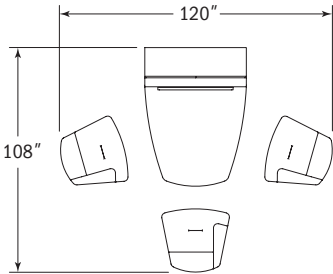

MT006 convex lounge with freestanding media table

MODEL	DESCRIPTION	QTY	PRICE EA
MT0221UAR	22-1/2° convex club chair with arm right, com	2	\$1,927
MT0221UAL	22-1/2° convex club chair with arm left, com	1	\$1,927
MTT4866-28MACW	media table	1	\$5,372
TOTAL LIST			\$11,153