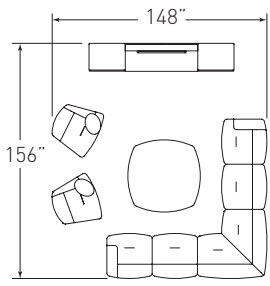

**MT008** 90° inline lounge with mobile convex, conical table and casegoods

MODEL	DESCRIPTION	QTY	PRICE EA
MTVF48SQCL	conical base work table	1	\$2,250
MT0221UAL	22-1/2° convex club chair with optional oval tablet arm and casters, com	2	\$2,709
MTL301UAL	inline club chair with arm left, com	1	\$1,955
MTL301UAR	inline club chair with arm right, com	1	\$1,955
MTL301	inline club chair, com	2	\$1,752
MTI901	90° concave corner, com	1	\$3,251
MTT1848MCW	media credenza - HPL laminate	1	\$3,648
MTT1824-58SDL	bookcase storage left - laminate	1	\$1,414
MTT1824-58SDR	bookcase storage right - laminate	1	\$1,414
TOTAL LIST			\$24,809