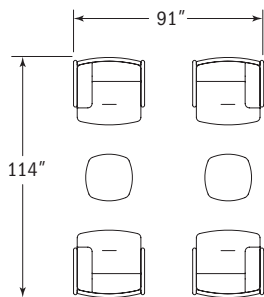

MT009 freestanding privacy lounge with conical pull-up tables

MODEL	DESCRIPTION	QTY	PRICE EA
MTL305UAL	inline club chair with arm left and privacy surround, com	2	\$3,171
MTL305UAR	inline club chair with arm right and privacy surround, com	2	\$3,171
MTVP22SQCL	conical base pull-Up table	2	\$1,480
TOTAL LIST			\$15,644